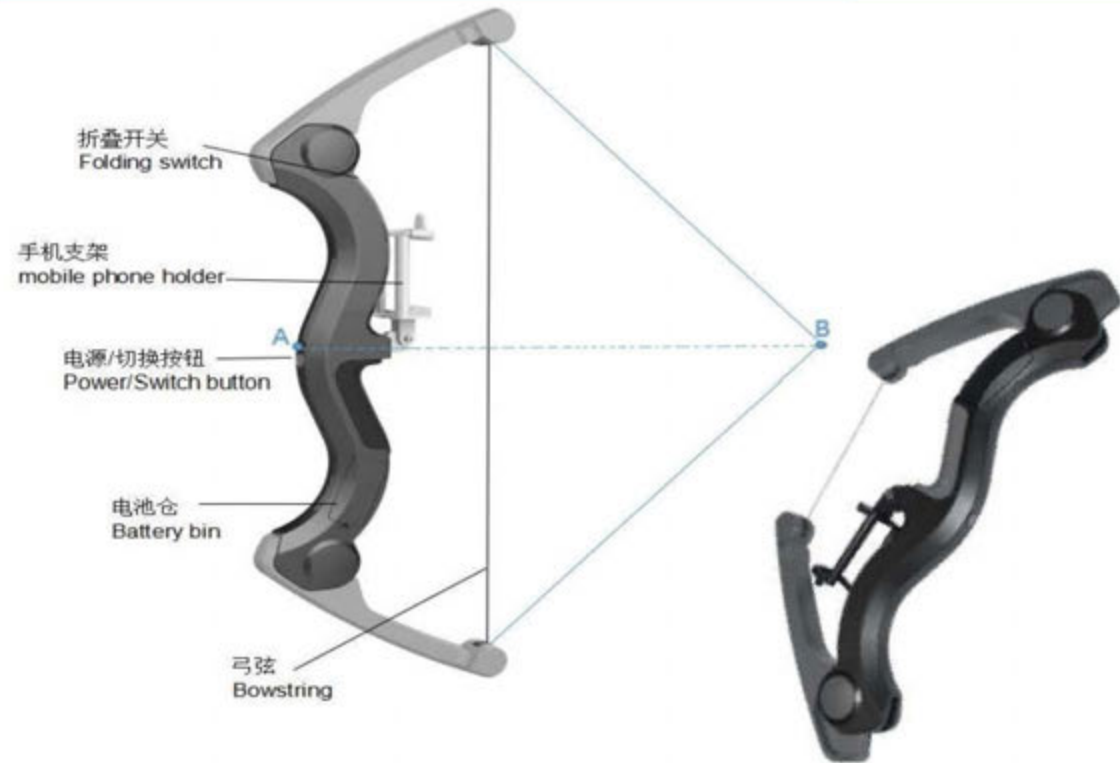

北京星达瑞科贸有限公司
Beijing Stella International Co., Ltd.

Description AR-Gun

AT12

Features

9cm width holder
folding holder
assembly of fun
hardware unlimited extension
game ecosystem

SPECS

Material: ABS
Size: 311*164*48mm
Weight: 373 g
Communication: bluetooth 4.0
Batteries specification: 2*AAA battery
Packing box size: 331*186*60mm

Description AR-Bow

AR Bow

Features

Folding arm
assembly of fun
hardware unlimited extension
game ecosystem

SPECS

Material: ABS
Size: 542*173*45mm
Weight: 307 g
Communication: Bluetooth 4.0
Batteries specification: 2*AAA battery
Packing box size: 447*210*50mm

北京星达瑞科贸有限公司

Beijing Stella International Co., Ltd.

Description 360° Camera

Item	Spec
Model Number:	C-CA08
Size:	131*47*28 mm
Angel of View:	220° fish eye lens
Diaphragm:	F2.0
Resolution Ratio:	320*240 RGB
Storage:	Micro SD Card (1GB-64GB)
Docs format:	JPG.MP4
Effective Focal Length:	f=0.88mm+/-5%
Battery Volume:	3.7v lithium battery
Photosensibility:	Auto adjust, MAX: ISO800
TFT Display:	2.0" HyperCrystal LCD
Battery:	1200 mAh lithium battery

北京星达瑞科贸有限公司
Beijing Stella International Co., Ltd.

Description 360° Camera

Encoder: H.264

Resolution: 2048 * 1024

Item Size: 42.5*41*41mm

Lens: HD Fisheye Lens * 2

Storage: mobile storage

APP: For Android